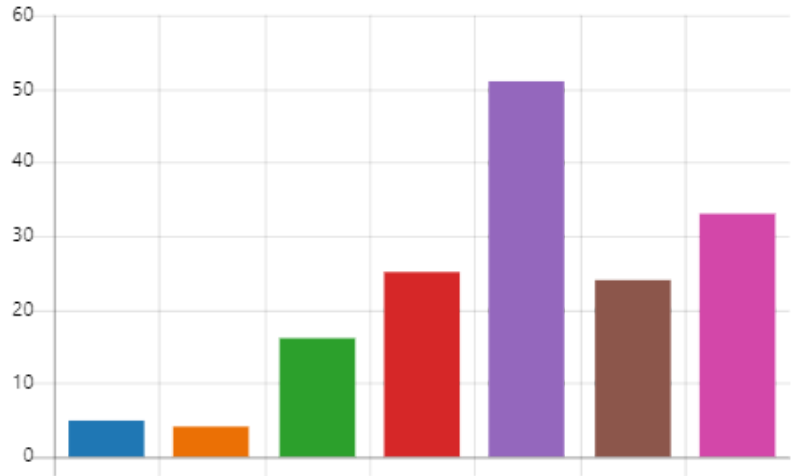

4. Please can you advise your age range, to help us understand about expected usage

5. Do you have any further comments to add?

101  
Responses

Latest Responses

"Elford Heath is a very good proposal but the speed limit is 60 mph alo...