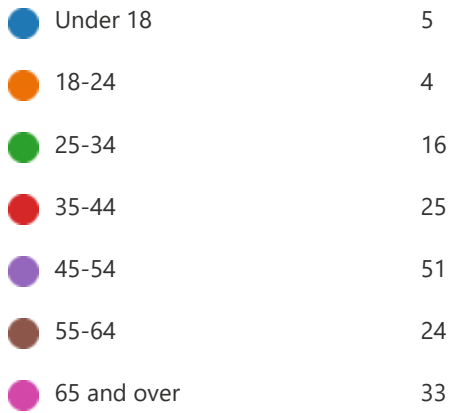

4. Please can you advise your age range, to help us understand about expected usage

5. Do you have any further comments to add?

101  
Responses

Latest Responses

"Elford Heath is a very good proposal but the speed limit is 60 mph alo...