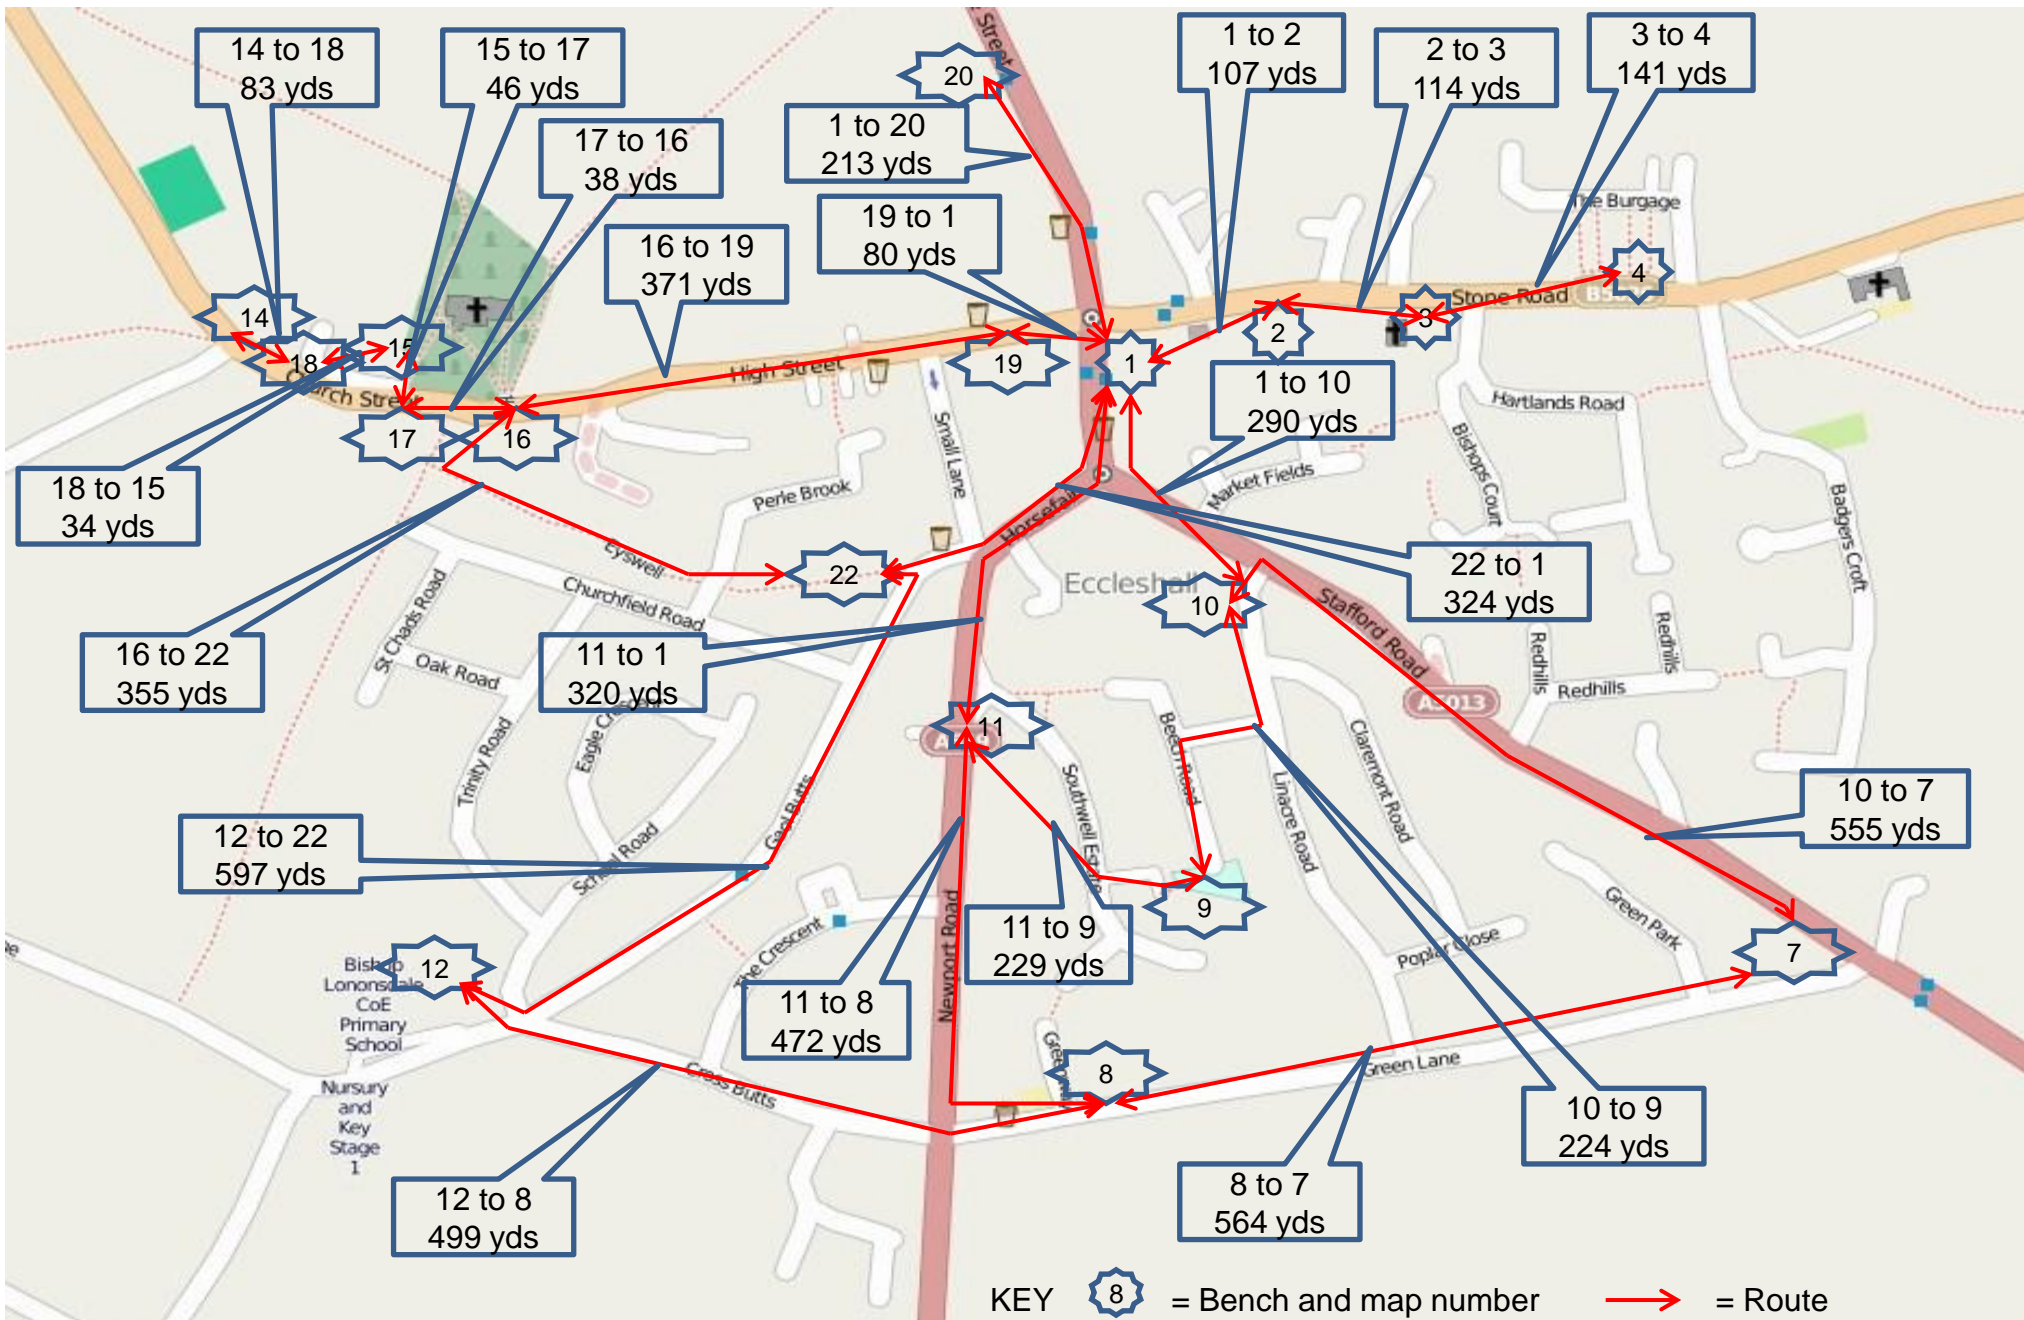

These booklets have been produced so that anyone with limited mobility, or is trying to get back to full fitness, can plan walks using the public benches as resting places.

This booklet gives the location and distances between the Town Centre benches, so you can plan walks to suit your ability and fitness.

Map Number	Bench Locations
1	Bench in centre of Eccleshall
2	Bench 30 yards from entrance to co-op car park
3	Bench on corner of Hartlands Road
4	Bench by flats opposite Badgers Croft
5	Bench 30 yards past entrance to Fletchers Garden Centre
6	Bench on junction of Stafford Road on Blurtons Lane
7	Bench on junction of Stafford Road and Green Lane
8	Bench on corner of Green Lane and Greenway
9	Bench in children's play area in Beach Road
10	Bench 35 yards from entrance to Linacre Road from Stafford Road
11	Bench on entrance of Southwell Estate
12	Bench within grounds of Community Centre (35 yards from entrance)
13	Bench on junction of Kerry Lane and Shaws Lane
14	Bench opposite Kerry Lane
15	Bench outside church rooms
16	Bench opposite War Memorial
17	Bench on Washpits opposite Church
18	Bench near church rooms
19	Bench outside Natwest Bank
20	Bus shelter on Newcastle road near 30 speed limit
21	Bench on junction by Byanna Farm
22	Bench on footpath from Eagle Pub to Eyeswell (40 yards from start of footpath)

ECCLESHALL

BENCH TO BENCH

BOOKLET 1 TOWN CENTRE BENCHES

Produced to assist those with limited mobility to plan short walks between the public benches in Eccleshall.

Produced by
Eccleshall Parish Council

Inner Eccleshall Benches, routes and distances